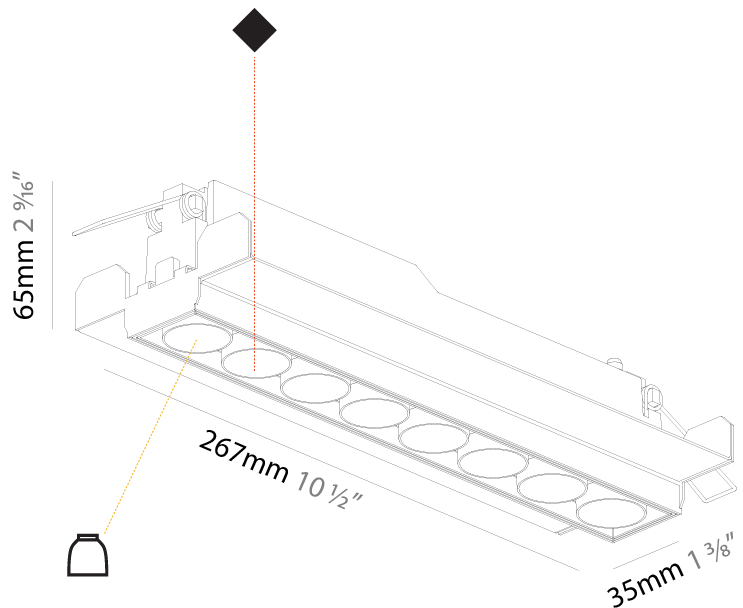

ELECTRICAL

Lamp Type: LED (Zhaga Standard)
Input Wattage (W): 27
Total Output Wattage (W): 25.9
Dimming: Tri-Mode (Non-Dimming and Phase Dimming (120Vac only) and 0-10V Dimming)
Driver Included: No
Driver Location: Remote
Driver Type: Constant Current - Universal
Driver Class: Class 2
Input Voltage (V): 120 - 277
Constant Current (MA): 1050

LED

Number of LEDs: 8
Color Temperature (°K): 2700 / 3000 / 3500 / 4000
Max. Delivered Lumen (lm): MAX. 1561 / 1685 / 1721 / 1756
Nominal Lumen (lm): MAX. 1760 / 1900 / 1940 / 1980
CRI: >90 CRI
Lamp Life (hrs): 50000
Upon Request: Special Color Temperature

OPTICAL

Reflector: 8 / 14 / 34
Upon Request: Special Beam Angles

RATINGS AND CERTIFICATIONS

Zaneen Group Inc. © 2026, 1 800-388-3382, F 416-247-9319, www.zaneen.com

Certified by: CSA Certified, ETL and CEM Standards

For assistance on 'custom' specifications, contact zteam@zaneen.com.

In an effort to supply the best product, we reserve the right to change specifications or materials without notice. The most recent specification sheets are found at zaneen.com

100mm
3 15/16"

12 1/2 mm
1/2"

272mm x 42mm
10 11/16" x 1 5/8"